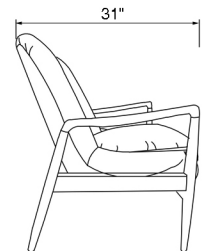

# Reynolds

lounge chair

size 30 " x 31 " x 34 "

seat height 20 "

arm height 25 "

seat depth 21 "

seat width 24 "

color

# of boxes 1

qty. / box 1

box size 30 " x 31 " x 36 "

gw 22 kg 47 lbs

nw 19 kg 42 lbs

cuft 20

cbm 0.50

technical details

grey washed canvas fabric

ash wood frame

foam-feather seat cushion

foam back cushion

glued and stapled

weight capacity: 200 kgs (440 lbs)

box is trapezoid: front ht-26", back ht-36"

front

side

top