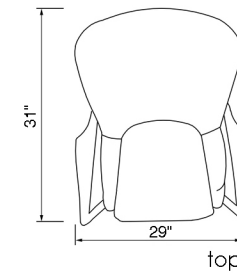

# Reynolds

lounge chair

size 30 " x 31 " x 34 "

seat height 20 "

arm height 25 "

seat depth 21 "

seat width 24 "

color

# of boxes 1

qty. / box 1

box size 30 " x 31 " x 36 "

gw 22 kg 47 lbs

nw 19 kg 42 lbs

cuft 20

cbm 0.50

technical details

grey washed canvas fabric

ash wood frame

foam-feather seat cushion

foam back cushion

glued and stapled

weight capacity: 200 kgs (440 lbs)

box is trapezoid: front ht-26", back ht-36"

front

side

top