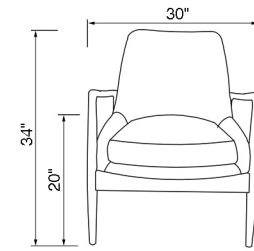

# Reynolds

lounge chair

size 30 " x 31 " x 34 "

seat height 20 "

arm height 25 "

seat depth 21 "

seat width 24 "

color

# of boxes 1

qty. / box 1

box size 30 " x 31 " x 36 "

gw 22 kg 47 lbs

nw 19 kg 42 lbs

cuft 20

cbm 0.50

technical details

grey washed canvas fabric

ash wood frame

foam-feather seat cushion

foam back cushion

glued and stapled

weight capacity: 200 kgs (440 lbs)

box is trapezoid: front ht-26", back ht-36"

front

side

top