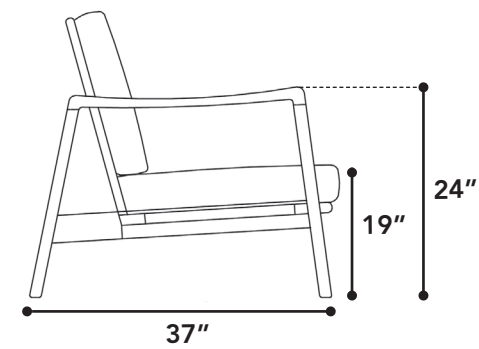

Craftsman

lounge chair

size

27.2" x 36.6" x 33.9"

packaging details

# of boxes	1
qty. / box	1
box size 1	29" x 38" x 34"
gw	22 kg
nw	19 kg
cuft	18.71
cbm	0.53

lounge chair

color

cream, vanilla bean

technical details

vanilla bean fabric: ash stained matte black frame

cream boucle: ash natural frame frame

seat height: 19" seat depth: 21"

weight capacity: 200 kg