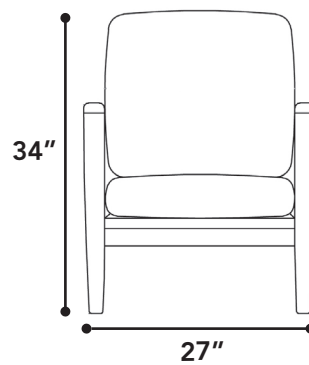

Craftsman

lounge chair

size

27.2" x 36.6" x 33.9"

packaging details

# of boxes	1
qty. / box	1
box size 1	29" x 38" x 34"
gw	22 kg
nw	19 kg
cuft	18.71
cbm	0.53

lounge chair

color

cream, vanilla bean

technical details

vanilla bean fabric: ash stained matte black frame

cream boucle: ash natural frame frame

seat height: 19" seat depth: 21"

weight capacity: 200 kg